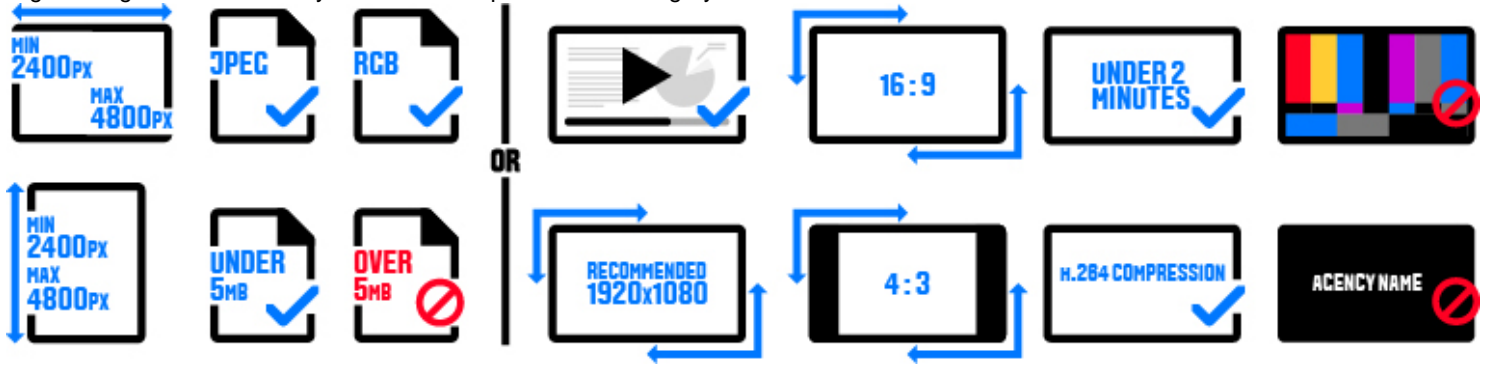

SUBMISSION REQUIREMENTS

Brand / Communication Design BCD-114. Posters - Billboard - Single

Elements Required: 1

SUBMISSION MEDIA

Files Required: 1

Digital images or a case study video are accepted for this category.

- If submitting a digital project board, be sure that your font size is large enough to be viewed at a distance when projected.
- Case study videos must not contain any agency information.
- All case study videos must be a maximum length of 2 minutes.
- For non-English language entries, provide an English translation in the "Translation" section or as subtitles in your video.