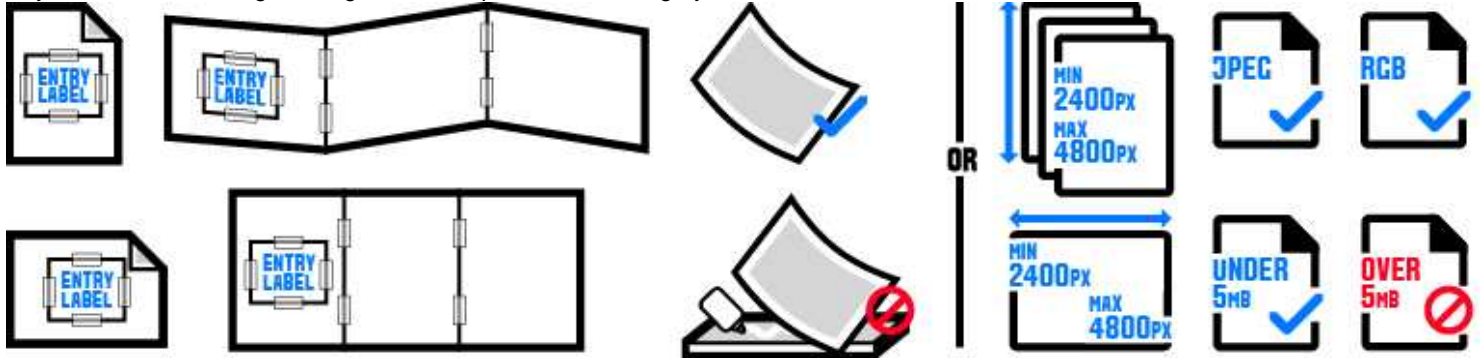

SUBMISSION REQUIREMENTS

Advertising

ADV-142. Craft in Writing - Press - Campaign

Elements Required: 3 - 5

SUBMISSION MEDIA

Physical materials or digital images are accepted for this category.

- Do NOT mount physical work.
- All work should be submitted in its original size and format when possible.
- Campaigns should be taped together in a horizontal series, like an accordion.
- For non-English language entries, provide an English translation in the "Translation" section.

REFERENCE IMAGES

Reference Images Required: 3 - 5