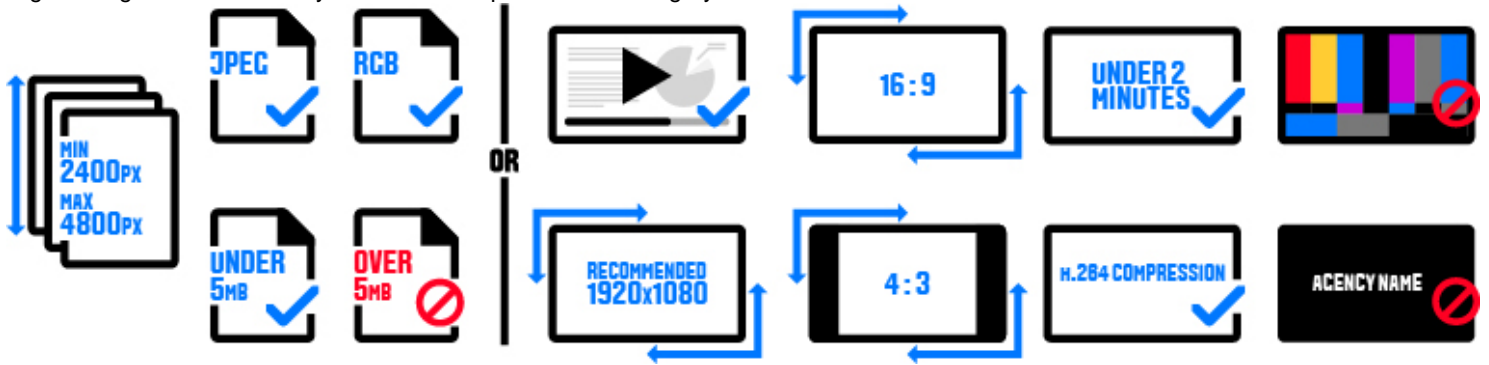

SUBMISSION REQUIREMENTS

Typography TYP-113. Poster - Series

Elements Required: 3-5

SUBMISSION MEDIA

Files Required: 1 - 5

Digital images or a case study video are accepted for this category.

- If submitting a digital project board, be sure that your font size is large enough to be viewed at a distance when projected.
- Case study videos must not contain any agency information.
- All case study videos must be a maximum length of 2 minutes.
- For non-English language entries, provide an English translation in the "Translation" section or as subtitles in your video.

REFERENCE IMAGES

Reference Images Required: 3 - 15