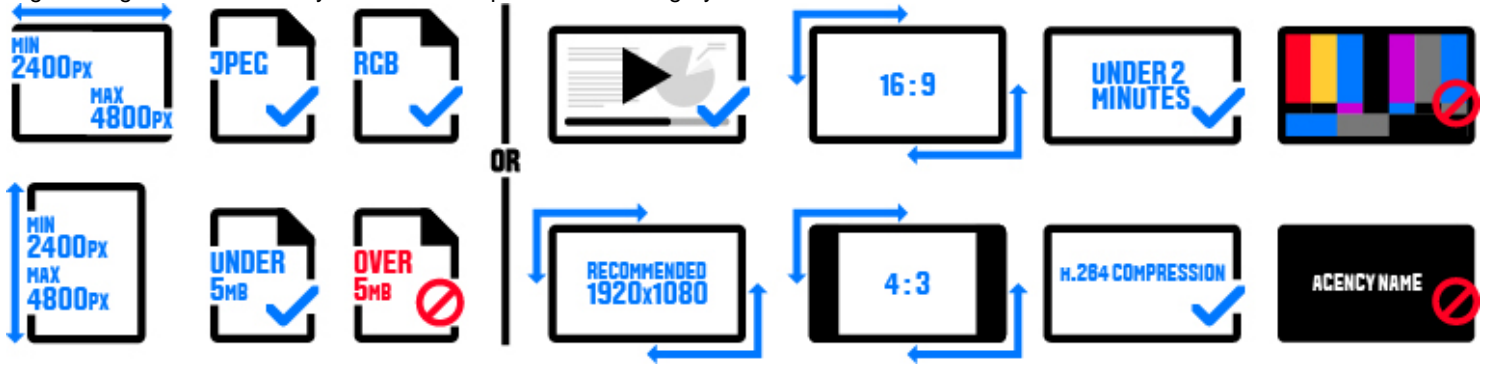

## Typography TYP-112. Poster - Single

Elements Required: 1

### SUBMISSION MEDIA

Files Required: 1

Digital images or a case study video are accepted for this category.

- If submitting a digital project board, be sure that your font size is large enough to be viewed at a distance when projected.
- Case study videos must not contain any agency information.
- All case study videos must be a maximum length of 2 minutes.
- For non-English language entries, provide an English translation in the "Translation" section or as subtitles in your video.