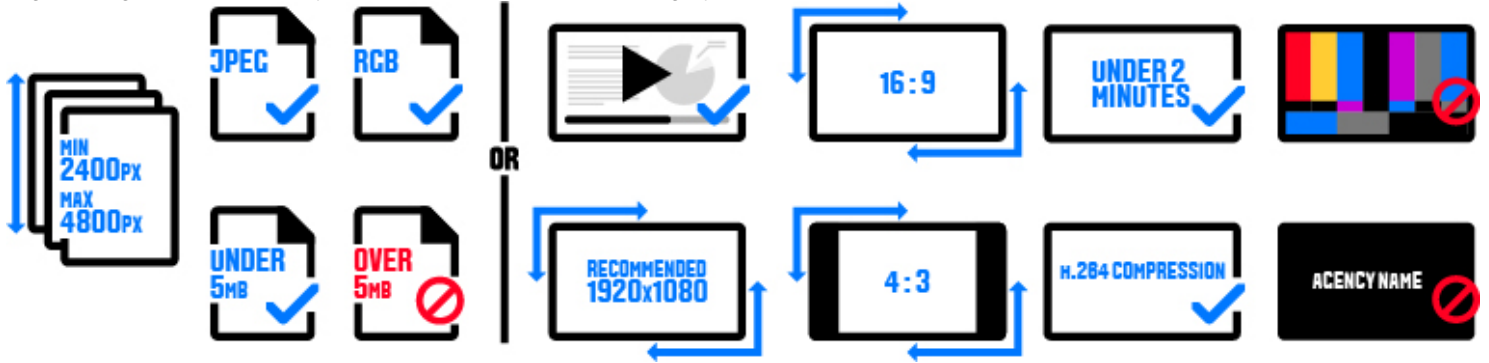

SUBMISSION REQUIREMENTS

Typography TYP-104. Digital - Series

Elements Required: 3 - 5

SUBMISSION MEDIA

Files Required: 1 - 5

Digital images or a case study video are accepted for this category.

- If submitting a digital project board, be sure that your font size is large enough to be viewed at a distance when projected.
- Case study videos must not contain any agency information.
- All case study videos must be a maximum length of 2 minutes.
- For non-English language entries, provide an English translation in the "Translation" section or as subtitles in your video.

REFERENCE IMAGES

Reference Images Required: 3 - 15