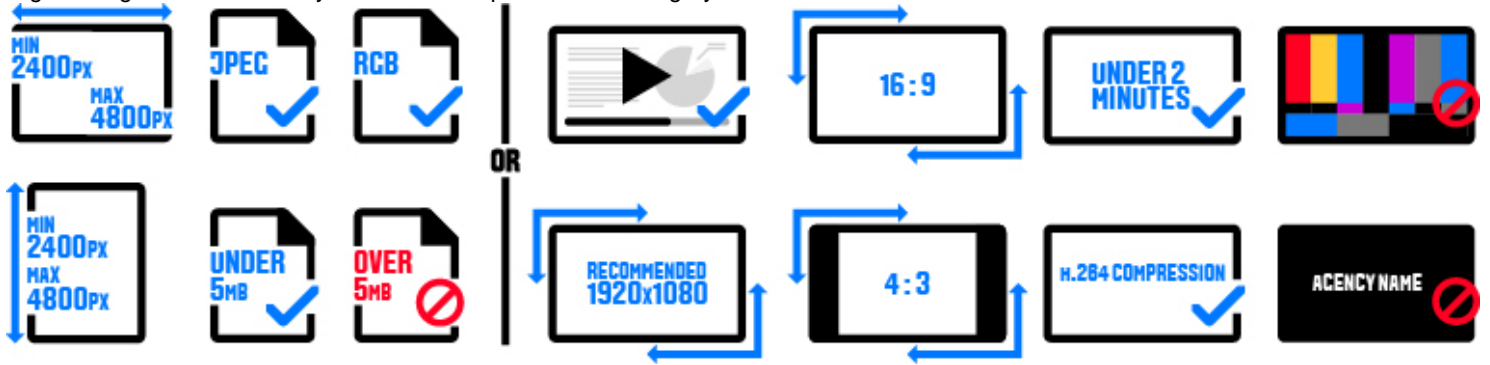

SUBMISSION REQUIREMENTS

Typography TYP-103. Digital - Single

Elements Required: 1

SUBMISSION MEDIA

Files Required: 1

Digital images or a case study video are accepted for this category.

- If submitting a digital project board, be sure that your font size is large enough to be viewed at a distance when projected.
- Case study videos must not contain any agency information.
- All case study videos must be a maximum length of 2 minutes.
- For non-English language entries, provide an English translation in the "Translation" section or as subtitles in your video.

REFERENCE IMAGES

Reference Images Required: 1 - 5