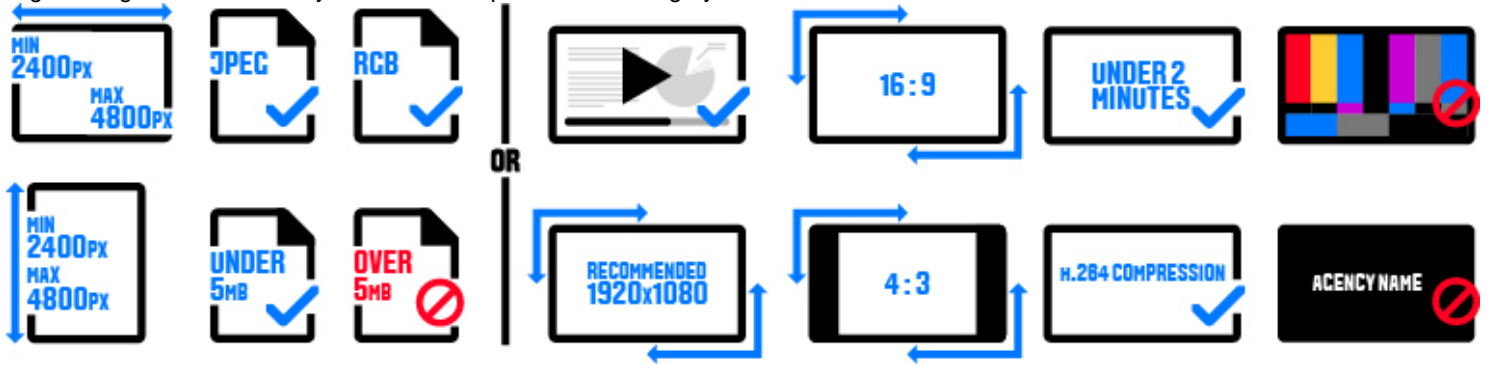

SUBMISSION REQUIREMENTS

Typography

TYP-101. Advertising - Single

Elements Required: 1

SUBMISSION MEDIA

Files Required: 1

Digital images or a case study video are accepted for this category.

- If submitting a digital project board, be sure that your font size is large enough to be viewed at a distance when projected.
 - Case study videos must not contain any agency information.
 - All case study videos must be a maximum length of 2 minutes.
 - For non-English language entries, provide an English translation in the "Translation" section or as subtitles in your video.
-

REFERENCE IMAGES

Reference Images Required: 1 - 5