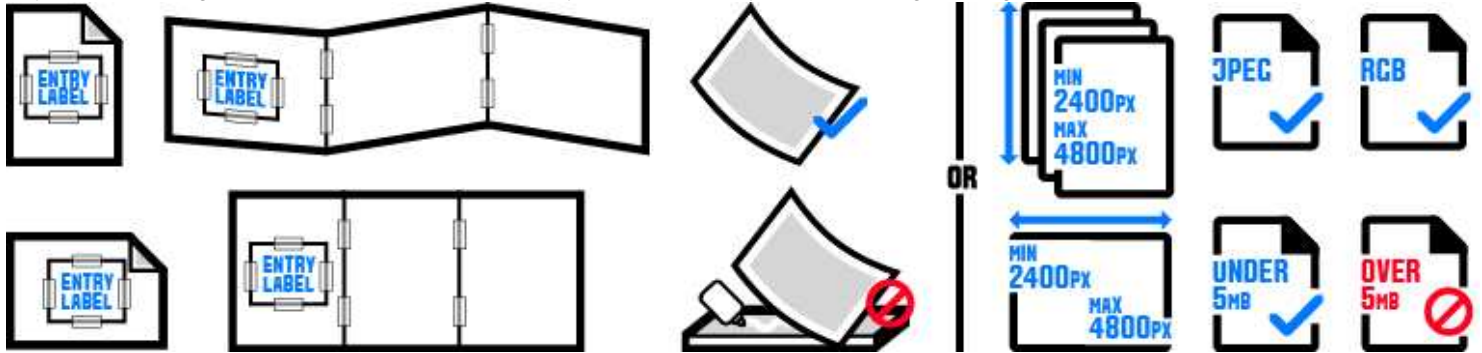

SUBMISSION REQUIREMENTS

Product Design

PRD-114. Sustainable / Eco-friendly - Single or Series

Elements Required: 1 - 5

SUBMISSION MEDIA

Files Required: 0 - 1

Physical materials are accepted for this category.

IF your work is larger than 24" x 36" (60cm x 90cm), you must submit your work as digital images.

- Do NOT mount your work.
- All work should be submitted in its original size and format when possible.
- 2D campaigns should be taped together in a horizontal series, like an accordion.
- For 3D campaigns, tape an entry label to each piece.
- For non-English language entries, provide an English translation in the "Translation" section.

REFERENCE IMAGES

Reference Images Required: 1 - 15