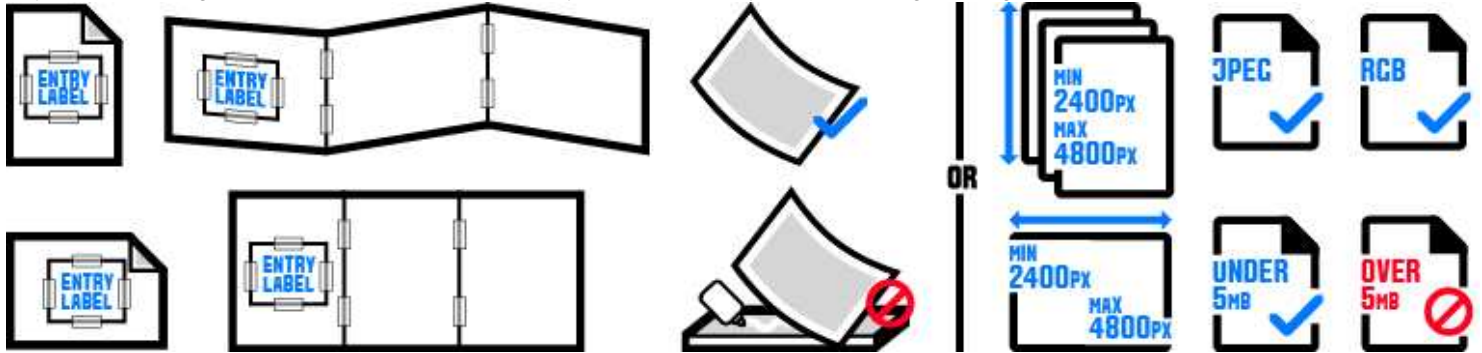

SUBMISSION REQUIREMENTS

Product Design

PRD-113. Sports / Leisure - Single or Series

Elements Required: 1 - 5

SUBMISSION MEDIA

Files Required: 0 - 1

Physical materials are accepted for this category.

IF your work is larger than 24" x 36" (60cm x 90cm), you must submit your work as digital images.

- Do NOT mount your work.
- All work should be submitted in its original size and format when possible.
- 2D campaigns should be taped together in a horizontal series, like an accordion.
- For 3D campaigns, tape an entry label to each piece.
- For non-English language entries, provide an English translation in the "Translation" section.

REFERENCE IMAGES

Reference Images Required: 1 - 15