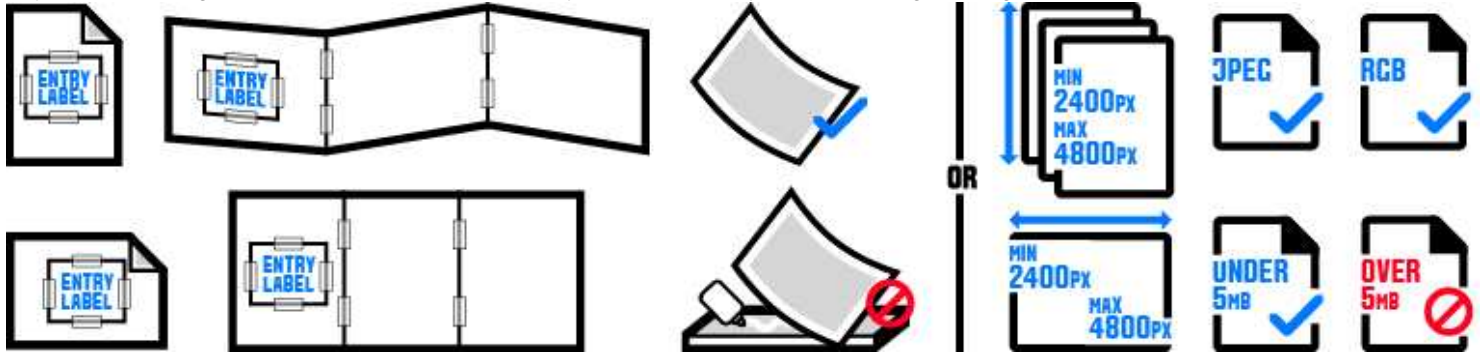

SUBMISSION REQUIREMENTS

Product Design

PRD-109. Interior Design - Decorative - Single or Series

Elements Required: 1 - 5

SUBMISSION MEDIA

Files Required: 0 - 1

Physical materials are accepted for this category.

IF your work is larger than 24" x 36" (60cm x 90cm), you must submit your work as digital images.

- Do NOT mount your work.
- All work should be submitted in its original size and format when possible.
- 2D campaigns should be taped together in a horizontal series, like an accordion.
- For 3D campaigns, tape an entry label to each piece.
- For non-English language entries, provide an English translation in the "Translation" section.

REFERENCE IMAGES

Reference Images Required: 1 - 15