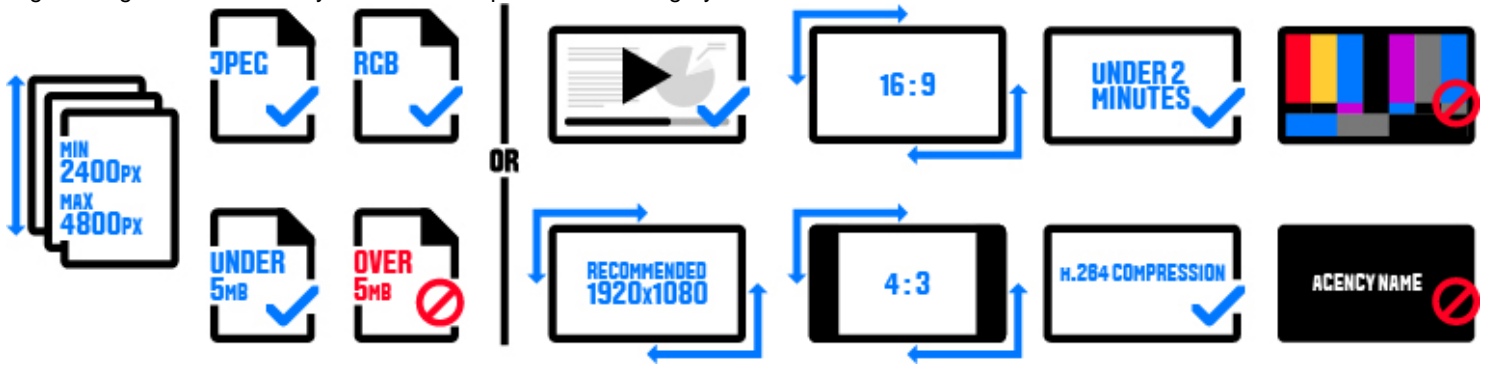

SUBMISSION REQUIREMENTS

Photography

PHO-121. Portraiture - Series

Elements Required: 3-5

SUBMISSION MEDIA

Files Required: 1 - 5

Digital images or a case study video are accepted for this category.

- If submitting a digital project board, be sure that your font size is large enough to be viewed at a distance when projected.
- Case study videos must not contain any agency information.
- All case study videos must be a maximum length of 2 minutes.
- For non-English language entries, provide an English translation in the "Translation" section or as subtitles in your video.

REFERENCE IMAGES

Reference Images Required: 3 - 50