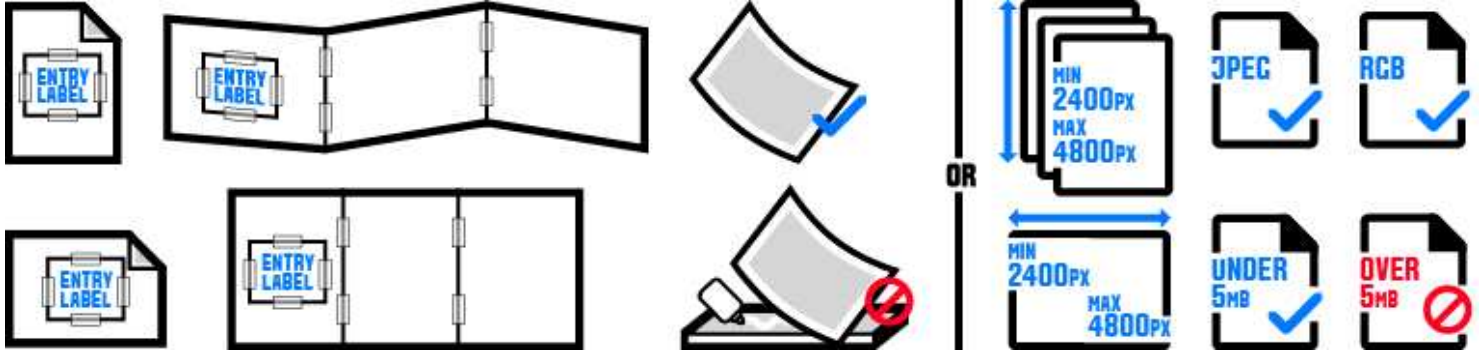

SUBMISSION REQUIREMENTS

Packaging Design

PKG-116. Sustainable / Eco-friendly - Single

Elements Required: 1

SUBMISSION MEDIA

Files Required: 0 - 1

Physical materials are accepted for this category.

IF your work is larger than 24" x 36" (60cm x 90cm), you must submit your work as digital images.

- Do NOT mount your work.
- All work should be submitted in its original size and format when possible.
- 2D campaigns should be taped together in a horizontal series, like an accordion.
- For 3D campaigns, tape an entry label to each piece.
- For non-English language entries, provide an English translation in the "Translation" section.