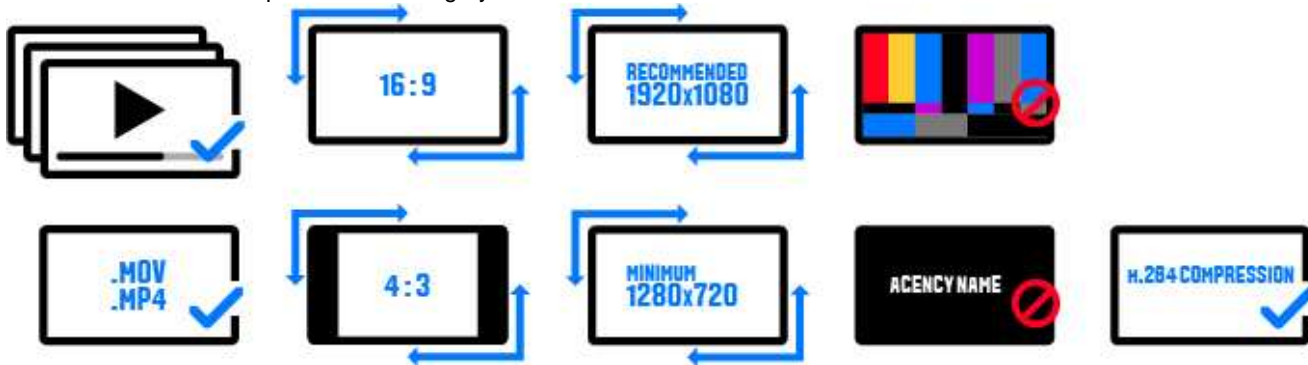

SUBMISSION REQUIREMENTS

Motion / Film Craft

MOT-129. Motion / Film - Unpublished - Series

Elements Required: 3 - 5

SUBMISSION MEDIA

Files Required: 3 - 5

Content videos are accepted for this category.

- All work should be submitted as aired.
 - Case study videos are not permitted in this category.
 - For non-English language entries, provide English subtitles in your video.
-

REFERENCE IMAGES

The jury will see your primary image but will not judge it. Your images may be used for other non-judging purposes.

Reference Images Required: 3 - 15