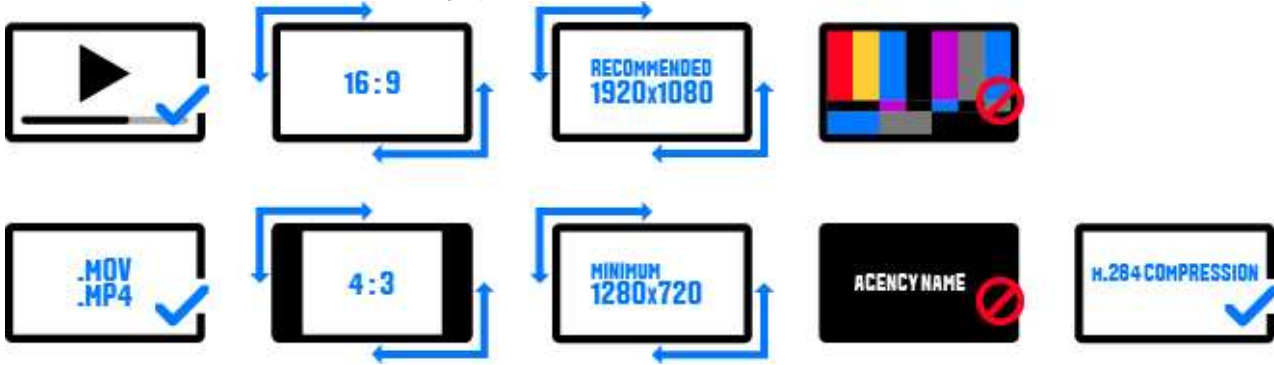

SUBMISSION REQUIREMENTS

Motion / Film Craft

MOT-128. Motion / Film - Unpublished - Single

Elements Required: 1

SUBMISSION MEDIA

Files Required: 1

Content videos are accepted for this category.

- All work should be submitted as aired.
 - Case study videos are not permitted in this category.
 - For non-English language entries, provide English subtitles in your video.
-

REFERENCE IMAGES

The jury will see your primary image but will not judge it. Your images may be used for other non-judging purposes.

Reference Images Required: 3