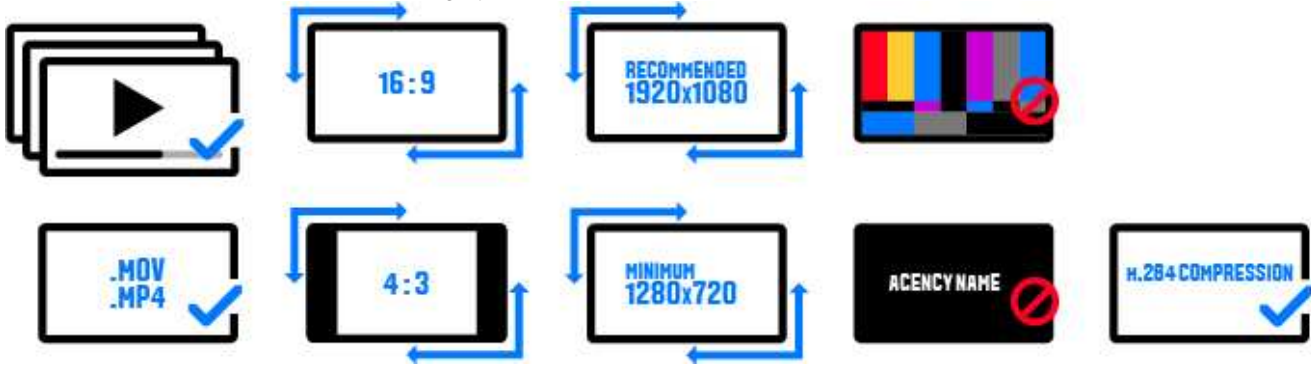

SUBMISSION REQUIREMENTS

Motion / Film Craft

MOT-125. Motion / Film - Short Video - Series

Elements Required: 3 - 5

SUBMISSION MEDIA

Files Required: 3 - 5

Content videos are accepted for this category.

- All work should be submitted as aired.
 - Case study videos are not permitted in this category.
 - For non-English language entries, provide English subtitles in your video.
-

REFERENCE IMAGES

The jury will see your primary image but will not judge it. Your images may be used for other non-judging purposes.

Reference Images Required: 3 - 15