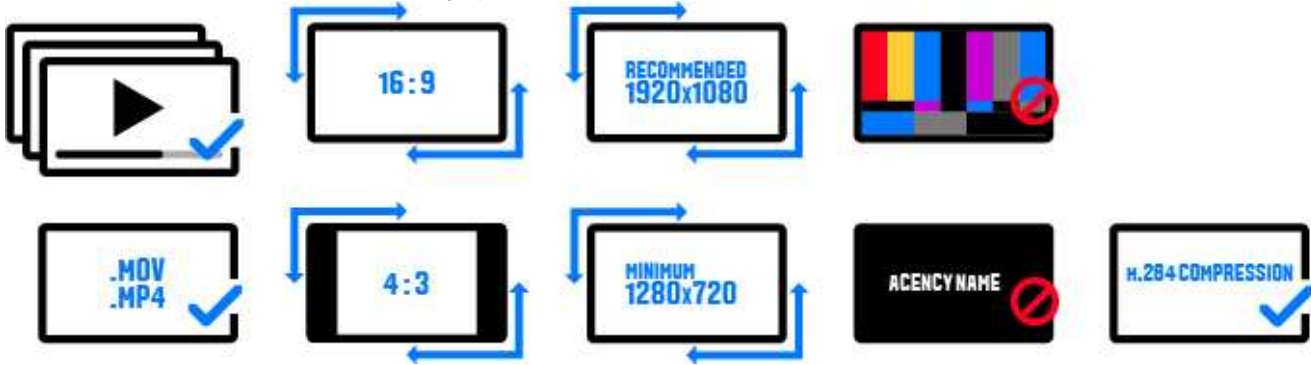

SUBMISSION REQUIREMENTS

Motion / Film Craft

MOT-121. Motion / Film - Television / VOD Promo - Series

Elements Required: 3 - 5

SUBMISSION MEDIA

Files Required: 3 - 5

Content videos are accepted for this category.

- All work should be submitted as aired.
 - Case study videos are not permitted in this category.
 - For non-English language entries, provide English subtitles in your video.
-

REFERENCE IMAGES

The jury will see your primary image but will not judge it. Your images may be used for other non-judging purposes.