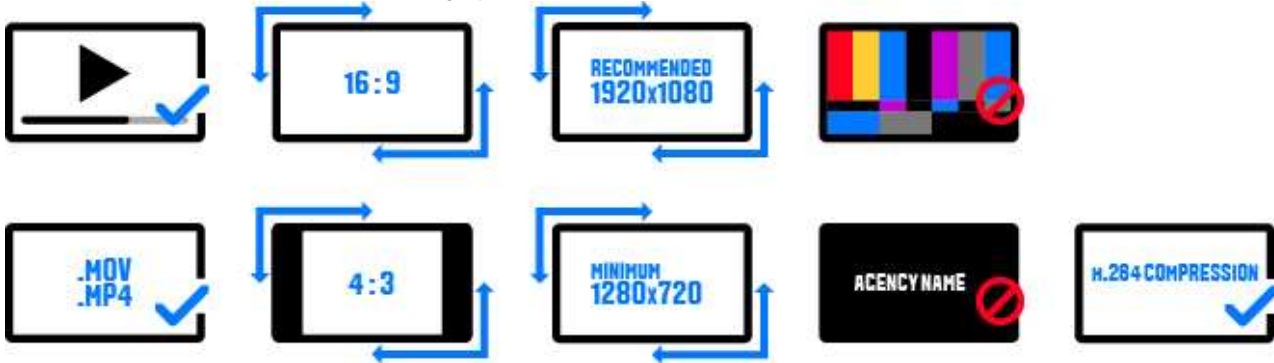

SUBMISSION REQUIREMENTS

Motion / Film Craft

MOT-120. Motion / Film - Television / VOD Promo - Single

Elements Required: 1

SUBMISSION MEDIA

Files Required: 1

Content videos are accepted for this category.

- All work should be submitted as aired.
 - Case study videos are not permitted in this category.
 - For non-English language entries, provide English subtitles in your video.
-

REFERENCE IMAGES

The jury will see your primary image but will not judge it. Your images may be used for other non-judging purposes.

Reference Images Required: 3