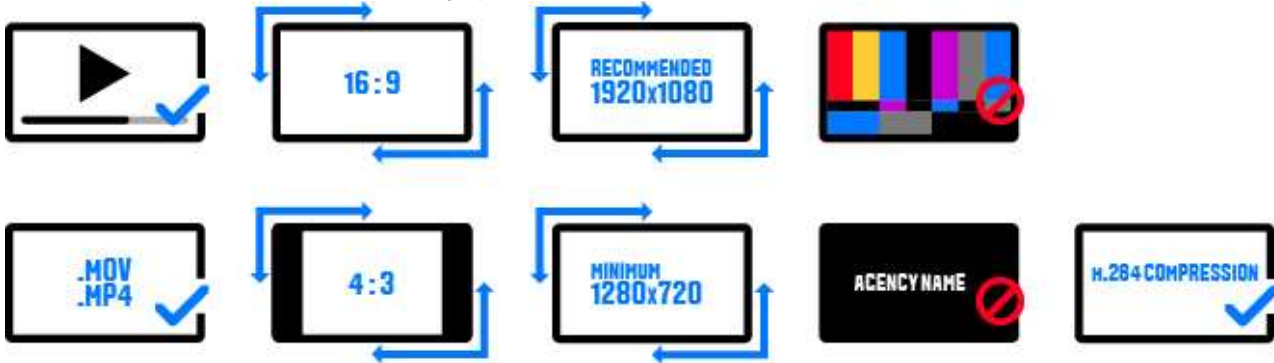

SUBMISSION REQUIREMENTS

Motion / Film Craft

MOT-116. Motion / Film - Movie Trailer - Single

Elements Required: 1

SUBMISSION MEDIA

Files Required: 1

Content videos are accepted for this category.

- All work should be submitted as aired.
 - Case study videos are not permitted in this category.
 - For non-English language entries, provide English subtitles in your video.
-

REFERENCE IMAGES

The jury will see your primary image but will not judge it. Your images may be used for other non-judging purposes.

Reference Images Required: 3