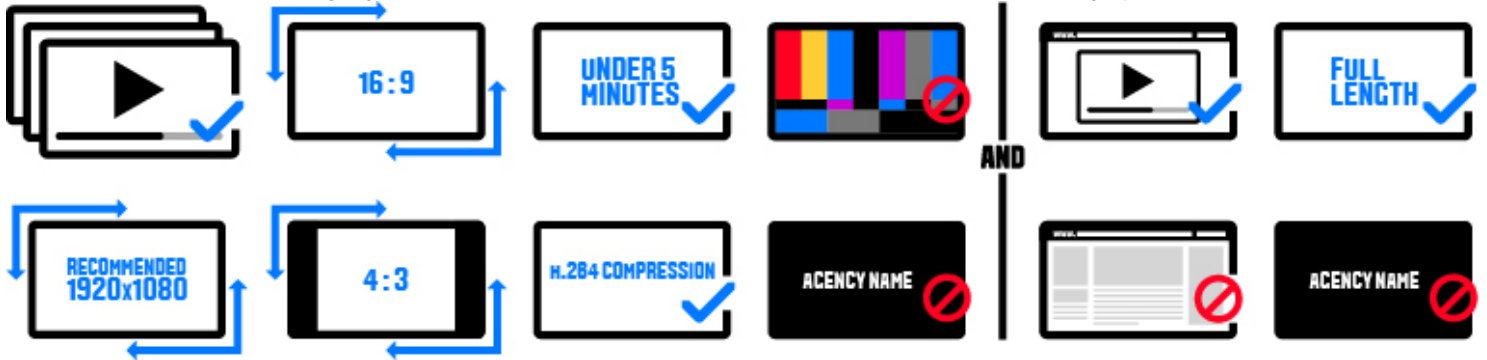

SUBMISSION REQUIREMENTS

Motion / Film Craft

MOT-114. Craft in Motion / Film - Sound Design - Single or Series

Elements Required: 1 - 5

SUBMISSION MEDIA

Files Required: 1 - 5

Content videos or cut-down highlight reels with a URL link to the full version are accepted for this category.

- Content videos must be a maximum length of 5 minutes.
- Cut-down highlight reels must be a maximum length of 5 minutes.
- Download links are not accepted. Videos must be playable using the link provided.
- For non-English language entries, provide English subtitles in your video.

REFERENCE IMAGES

The jury will see your primary image but will not judge it. Your images may be used for other non-judging purposes.

Reference Images Required: 3 - 15