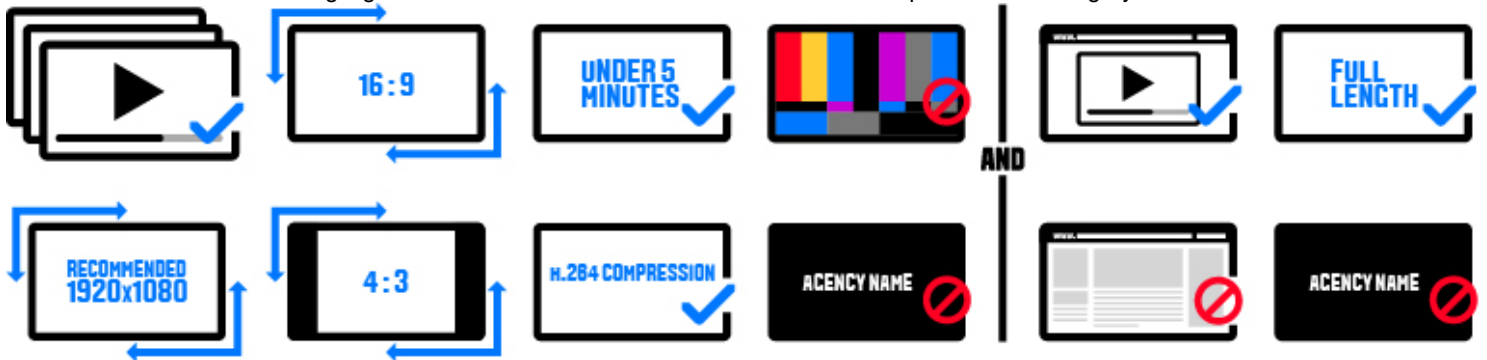

SUBMISSION REQUIREMENTS

Motion / Film Craft

MOT-108. Craft in Motion / Film - Animated Logo - Single or Series

Elements Required: 1 - 5

SUBMISSION MEDIA

Files Required: 1 - 5

Content videos or cut-down highlight reels with a URL link to the full version are accepted for this category.

- Content videos must be a maximum length of 5 minutes.
- Cut-down highlight reels must be a maximum length of 5 minutes.
- Download links are not accepted. Videos must be playable using the link provided.
- For non-English language entries, provide English subtitles in your video.

REFERENCE IMAGES

The jury will see your primary image but will not judge it. Your images may be used for other non-judging purposes.

Reference Images Required: 3 - 15