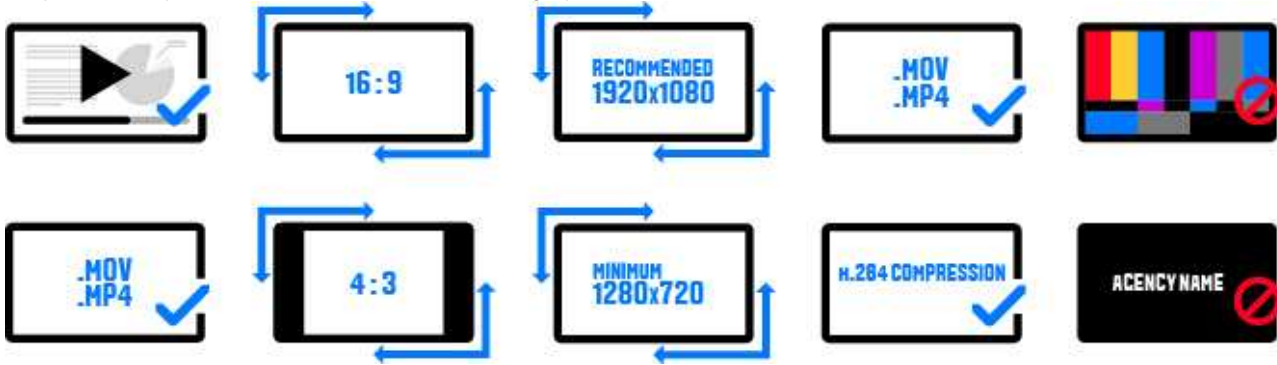

SUBMISSION REQUIREMENTS

Motion / Film Craft

MOT-106. Craft in Gaming - Special Effects - Single or Series

Elements Required: 1 - 5

SUBMISSION MEDIA

Files Required: 1

Only case study videos are accepted for this category.

REFERENCE IMAGES

The jury will see your primary image but will not judge it. Your images may be used for other non-judging purposes.

Reference Images Required: 3 - 15