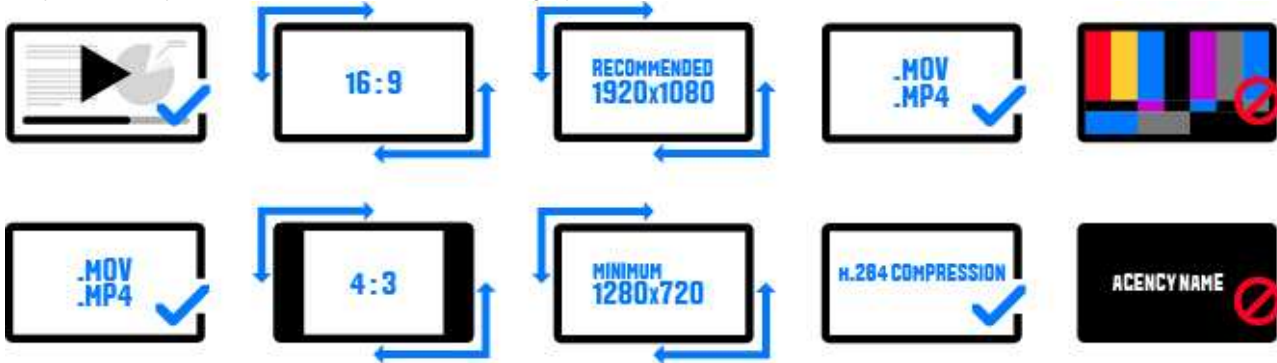

SUBMISSION REQUIREMENTS

Motion / Film Craft

MOT-105. Craft in Gaming - Sound - Single or Series

Elements Required: 1 - 5

SUBMISSION MEDIA

Files Required: 1

Only case study videos are accepted for this category.

- Case study videos must not contain any agency information.
 - All case study videos must be a maximum length of 2 minutes.
 - For non-English language entries, provide English subtitles in your video.
-

REFERENCE IMAGES

The jury will see your primary image but will not judge it. Your images may be used for other non-judging purposes.

Reference Images Required: 3 - 15