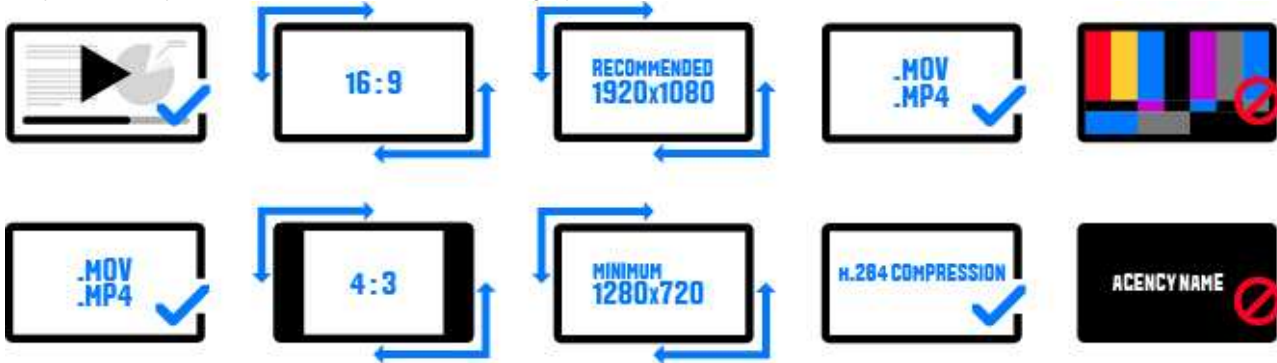

SUBMISSION REQUIREMENTS

Motion / Film Craft

MOT-104. Craft in Gaming - Motion Graphics - Single or Series

Elements Required: 1 - 5

SUBMISSION MEDIA

Files Required: 1

Only case study videos are accepted for this category.

- Case study videos must not contain any agency information.
 - All case study videos must be a maximum length of 2 minutes.
 - For non-English language entries, provide English subtitles in your video.
-

REFERENCE IMAGES

The jury will see your primary image but will not judge it. Your images may be used for other non-judging purposes.

Reference Images Required: 3 - 15