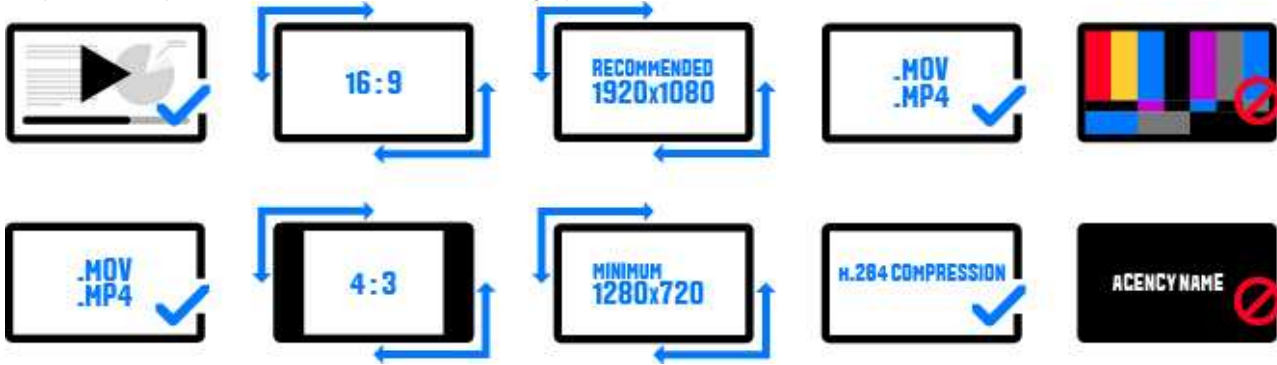

SUBMISSION REQUIREMENTS

Motion / Film Craft

MOT-102. Craft in Gaming - Cinematography - Single or Series

Elements Required: 1 - 5

SUBMISSION MEDIA

Files Required: 1

Only case study videos are accepted for this category.