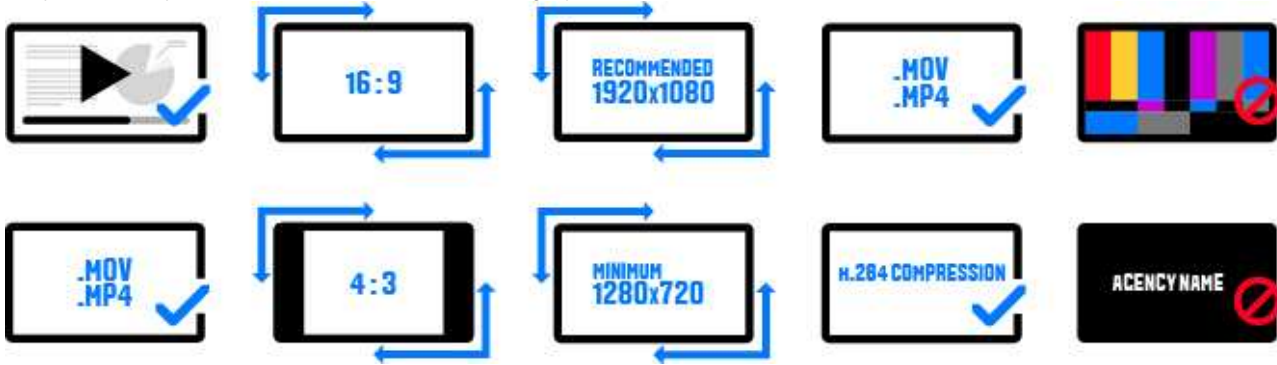

SUBMISSION REQUIREMENTS

Motion / Film Craft

MOT-101. Craft in Gaming - Animation - Single or Series

Elements Required: 1 - 5

SUBMISSION MEDIA

Files Required: 1

Only case study videos are accepted for this category.