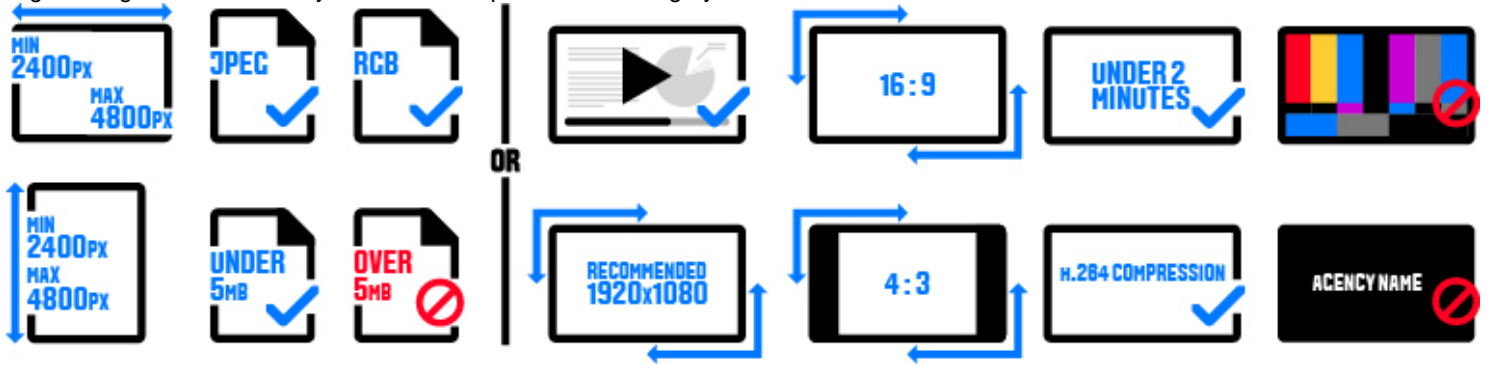

SUBMISSION REQUIREMENTS

Illustration

ILT-122. Wildcard - Single

Elements Required: 1

SUBMISSION MEDIA

Files Required: 1

Digital images or a case study video are accepted for this category.

- If submitting a digital project board, be sure that your font size is large enough to be viewed at a distance when projected.
- Case study videos must not contain any agency information.
- All case study videos must be a maximum length of 2 minutes.
- For non-English language entries, provide an English translation in the "Translation" section or as subtitles in your video.

REFERENCE IMAGES

Reference Images Required: 1 - 5