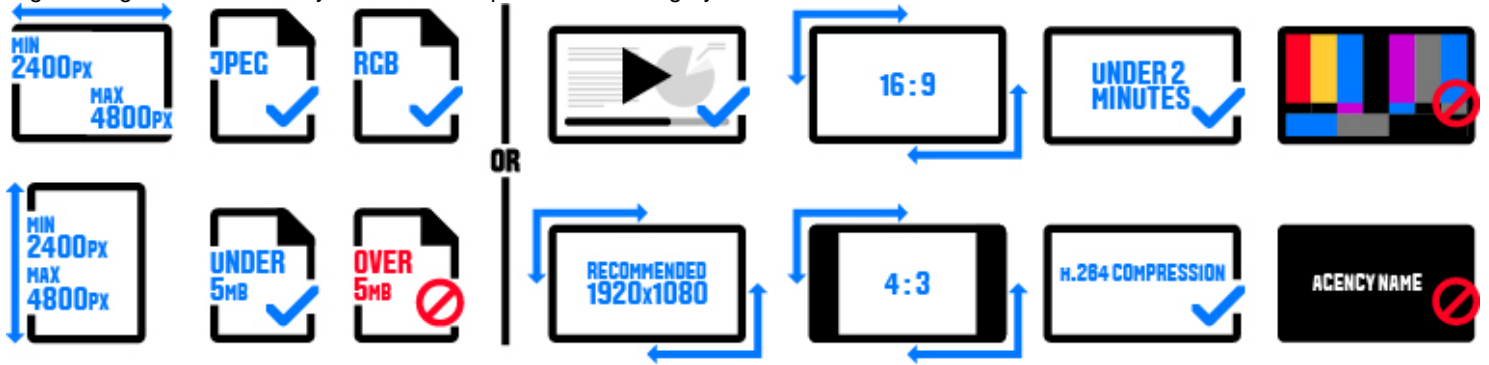

SUBMISSION REQUIREMENTS

Illustration

ILT-120. Personal / Unpublished - Single

Elements Required: 1

SUBMISSION MEDIA

Files Required: 1

Digital images or a case study video are accepted for this category.

- If submitting a digital project board, be sure that your font size is large enough to be viewed at a distance when projected.
- Case study videos must not contain any agency information.
- All case study videos must be a maximum length of 2 minutes.
- For non-English language entries, provide an English translation in the "Translation" section or as subtitles in your video.

REFERENCE IMAGES

Reference Images Required: 1 - 5