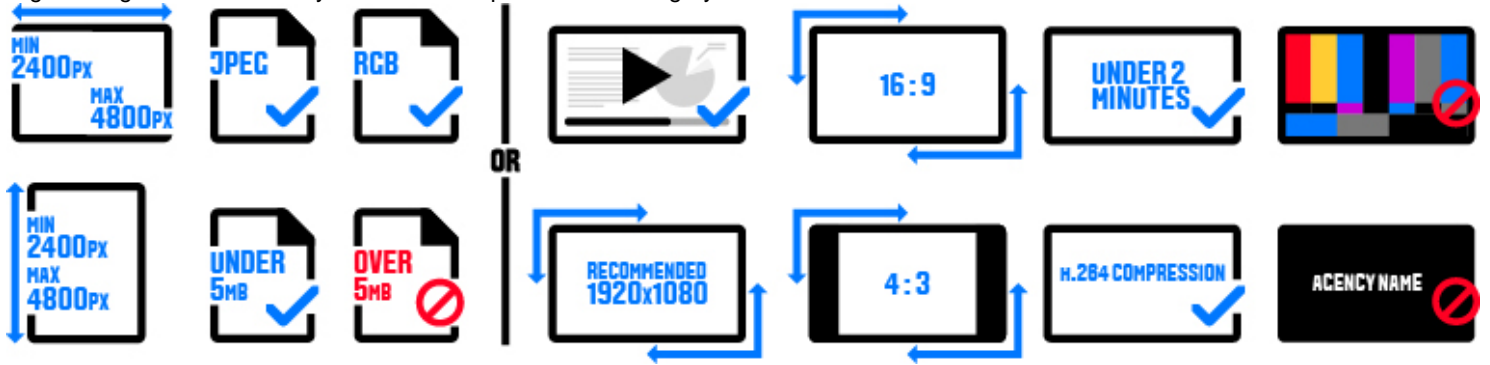

SUBMISSION REQUIREMENTS

Illustration

ILT-115. Packaging - Single

Elements Required: 1

SUBMISSION MEDIA

Files Required: 1

Digital images or a case study video are accepted for this category.

- If submitting a digital project board, be sure that your font size is large enough to be viewed at a distance when projected.
- Case study videos must not contain any agency information.
- All case study videos must be a maximum length of 2 minutes.
- For non-English language entries, provide an English translation in the "Translation" section or as subtitles in your video.

REFERENCE IMAGES

Reference Images Required: 1 - 5