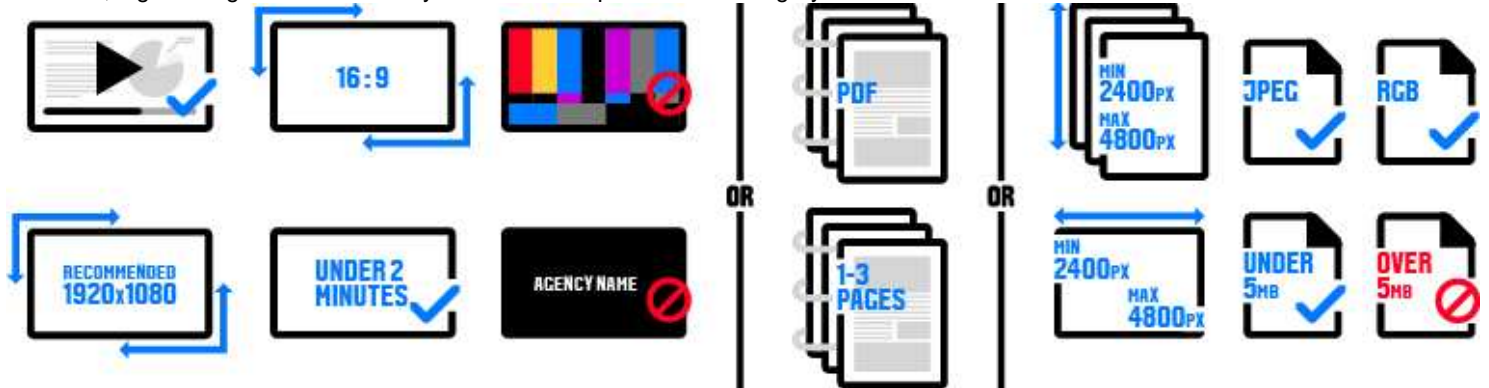

SUBMISSION REQUIREMENTS

Illustration

ILT-111. Editorial - Spread - Single

Elements Required: 1

SUBMISSION MEDIA

Files Required: 1

PDF files, digital images or a case study video are accepted for this category.

- PDF files must be a maximum of 3 pages and may contain images in addition to text.
- PDF files must not contain active links to websites.
- Case study videos must not contain any agency information.
- All case study videos must be a maximum length of 2 minutes.