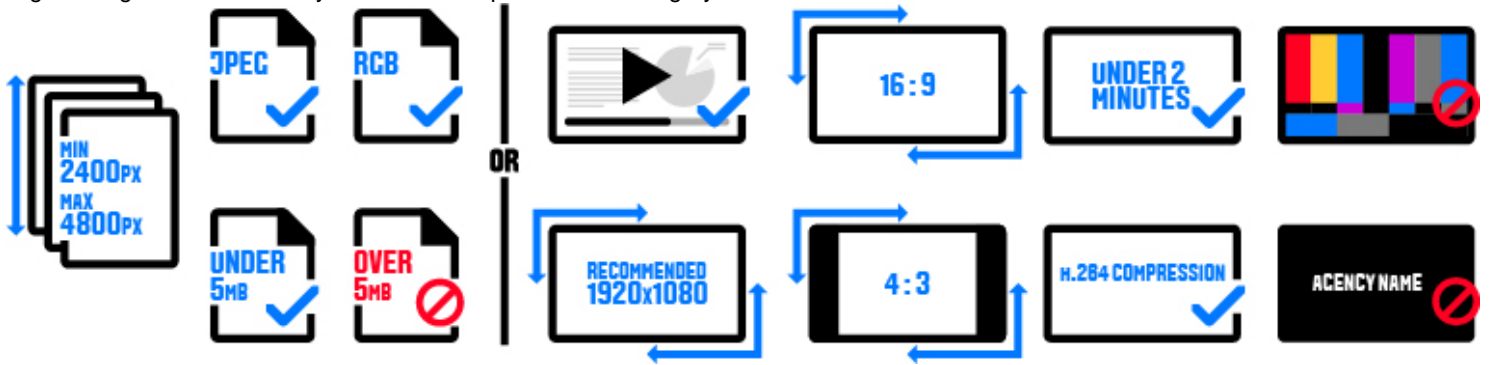

SUBMISSION REQUIREMENTS

Illustration

ILT-108. Digital - Series

Elements Required: 3 - 5

SUBMISSION MEDIA

Files Required: 1 - 5

Digital images or a case study video are accepted for this category.

- If submitting a digital project board, be sure that your font size is large enough to be viewed at a distance when projected.
- Case study videos must not contain any agency information.
- All case study videos must be a maximum length of 2 minutes.
- For non-English language entries, provide an English translation in the "Translation" section or as subtitles in your video.

REFERENCE IMAGES

Reference Images Required: 3 - 15