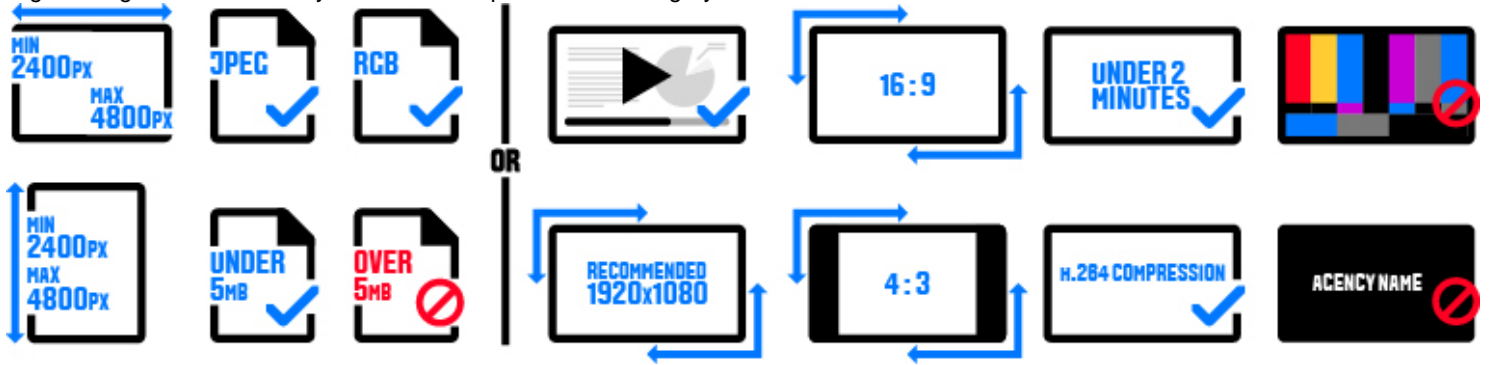

SUBMISSION REQUIREMENTS

Illustration ILT-107. Digital - Single

Elements Required: 1

SUBMISSION MEDIA

Files Required: 1

Digital images or a case study video are accepted for this category.

- If submitting a digital project board, be sure that your font size is large enough to be viewed at a distance when projected.
- Case study videos must not contain any agency information.
- All case study videos must be a maximum length of 2 minutes.
- For non-English language entries, provide an English translation in the "Translation" section or as subtitles in your video.

REFERENCE IMAGES

Reference Images Required: 1 - 5