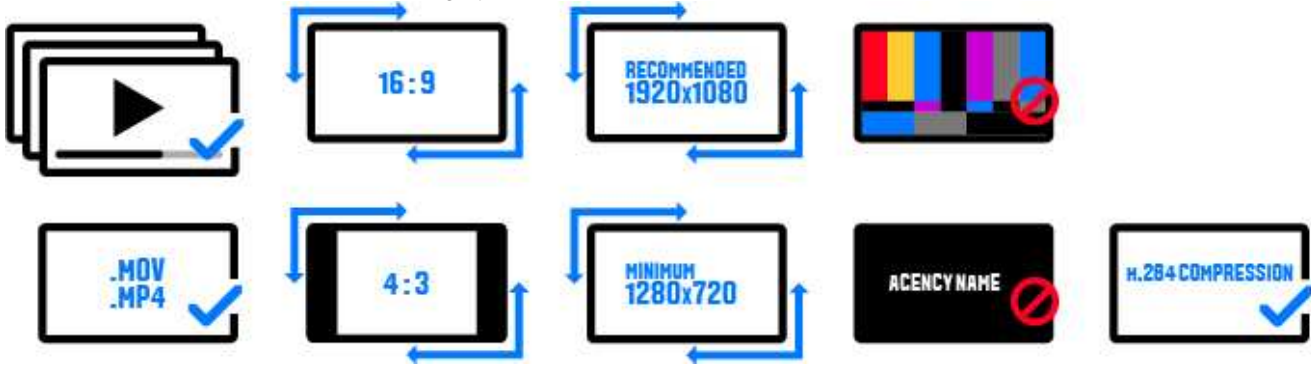

SUBMISSION REQUIREMENTS

Illustration

ILT-102. Animation - Series

Elements Required: 3 - 5

SUBMISSION MEDIA

Files Required: 1 - 5

Content videos are accepted for this category.

- All work should be submitted as aired.
 - Case study videos are not permitted in this category.
 - For non-English language entries, provide English subtitles in your video.
-

REFERENCE IMAGES

Reference Images Required: 3 - 15