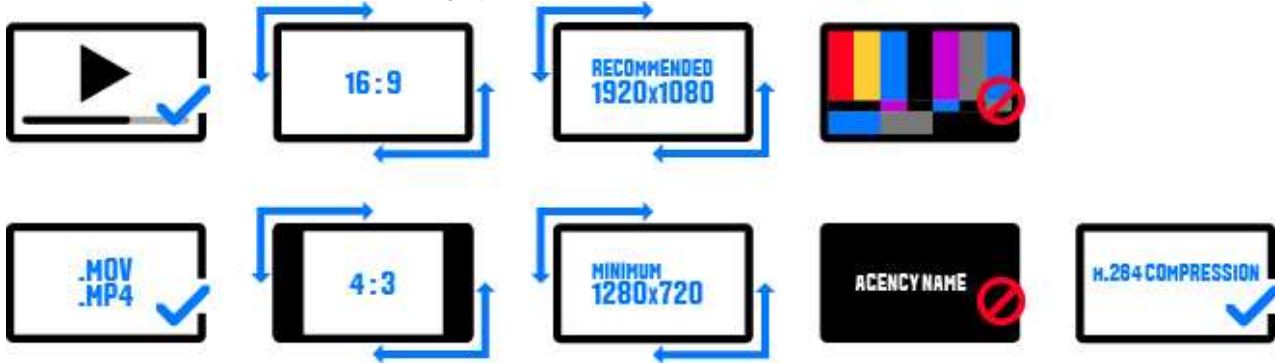

SUBMISSION REQUIREMENTS

Illustration

ILT-101. Animation - Single

Elements Required: 1

SUBMISSION MEDIA

Files Required: 1

Content videos are accepted for this category.

- All work should be submitted as aired.
 - Case study videos are not permitted in this category.
 - For non-English language entries, provide English subtitles in your video.
-

REFERENCE IMAGES

Reference Images Required: 1 - 5