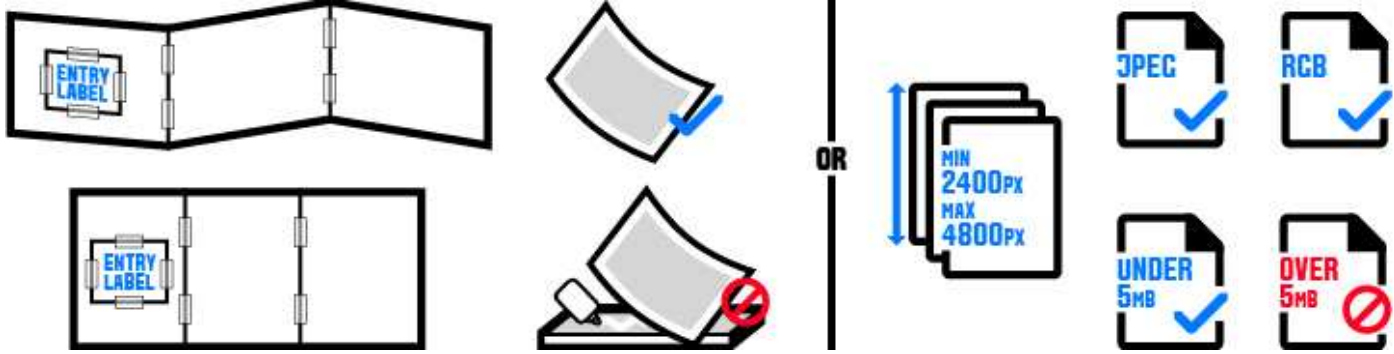

SUBMISSION REQUIREMENTS

Brand / Communication Design BCD-128. Promotional - Wildcard - Series

Elements Required: 3 - 5

SUBMISSION MEDIA

Files Required: 1

Physical materials are accepted for this category.
IF your work is larger than 24" x 36" (60cm x 90cm), you must submit your work as digital images.

- Do NOT mount your work.
 - All work should be submitted in its original size and format when possible.
 - Campaigns should be taped together in a horizontal series, like an accordion.
 - For non-English language entries, provide an English translation in the "Translation" section.
-

REFERENCE IMAGES

Reference Images Required: 3 - 10