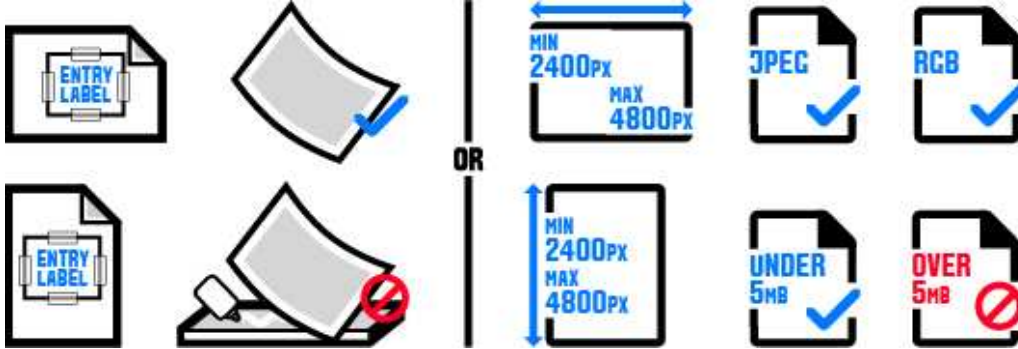

SUBMISSION REQUIREMENTS

Brand / Communication Design

BCD-125. Promotional - Self-Promotion - Single

Elements Required: 1

SUBMISSION MEDIA

Files Required: 1

Physical materials are accepted for this category.

IF your work is larger than 24" x 36" (60cm x 90cm), you must submit your work as digital images.

- Do NOT mount your work.
 - All work should be submitted in its original size and format when possible.
 - For non-English language entries, provide an English translation in the "Translation" section.
-