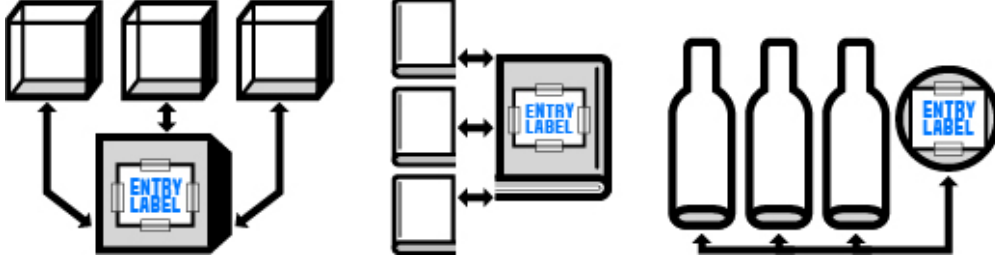

SUBMISSION REQUIREMENTS

Brand / Communication Design BCD-121. Promotional - Apparel - Series

Elements Required: 3 - 5

SUBMISSION MEDIA

Only physical materials are accepted for this category.

- Do NOT mount your work.
 - All work should be submitted in its original size and format.
 - For campaigns, tape an entry label to each piece.
 - For non-English language entries, provide an English translation in the "Translation" section.
-

REFERENCE IMAGES

Reference Images Required: 3 - 10