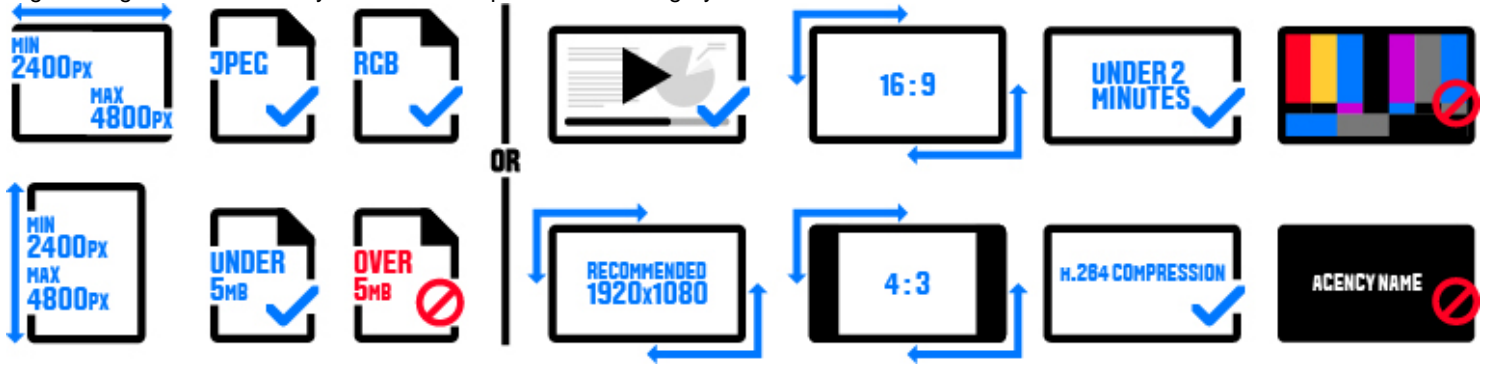

## Brand / Communication Design BCD-114. Posters - Billboard - Single

Elements Required: 1

### SUBMISSION MEDIA

Files Required: 1

Digital images or a case study video are accepted for this category.

- If submitting a digital project board, be sure that your font size is large enough to be viewed at a distance when projected.
- Case study videos must not contain any agency information.
- All case study videos must be a maximum length of 2 minutes.
- For non-English language entries, provide an English translation in the "Translation" section or as subtitles in your video.