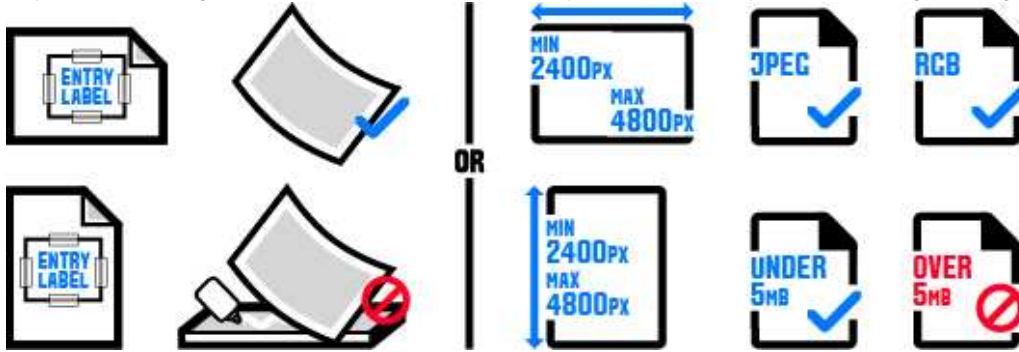

SUBMISSION REQUIREMENTS

Brand / Communication Design BCD-110. Posters - Point of Purchase - Single

Elements Required: 1

SUBMISSION MEDIA

Physical materials are accepted for this category.
IF your work is larger than 24" x 36" (60cm x 90cm), you must submit your work as digital images.