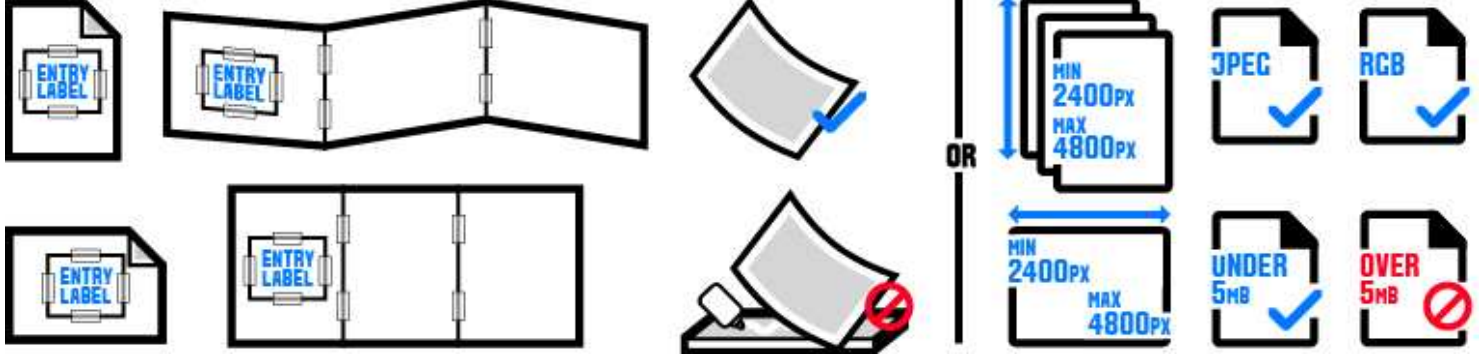

SUBMISSION REQUIREMENTS

Advertising

ADV-142. Craft in Writing - Press - Campaign

Elements Required: 3 - 5

SUBMISSION MEDIA

Physical materials or digital images are accepted for this category.

- Do NOT mount physical work.
- All work should be submitted in its original size and format when possible.
- Campaigns should be taped together in a horizontal series, like an accordion.
- For non-English language entries, provide an English translation in the "Translation" section.

REFERENCE IMAGES

Reference Images Required: 3 - 5