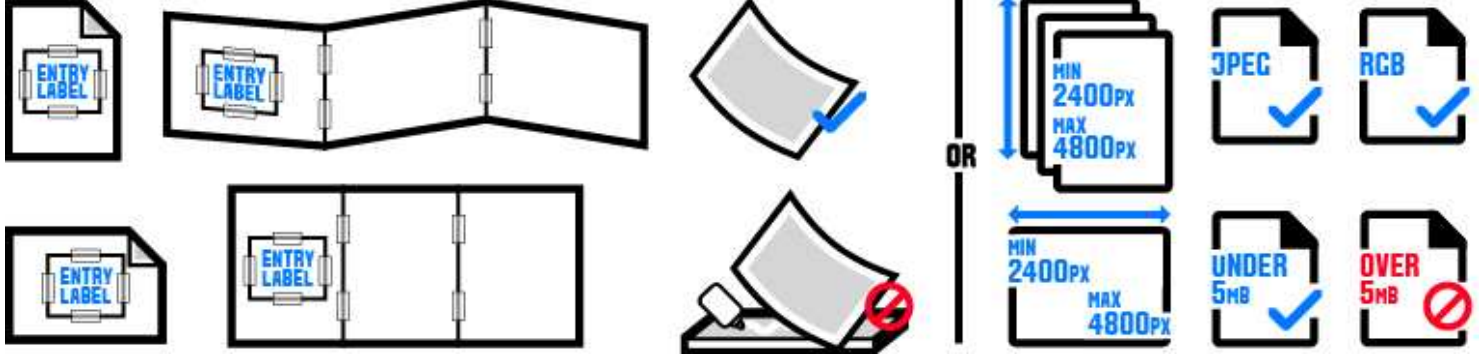

SUBMISSION REQUIREMENTS

Advertising

ADV-140. Craft in Writing - Outdoor - Campaign

Elements Required: 3 - 5

SUBMISSION MEDIA

Physical materials or digital images are accepted for this category.

- Do NOT mount physical work.
- All work should be submitted in its original size and format when possible.
- Campaigns should be taped together in a horizontal series, like an accordion.
- For non-English language entries, provide an English translation in the "Translation" section.

REFERENCE IMAGES

Reference Images Required: 3 - 5