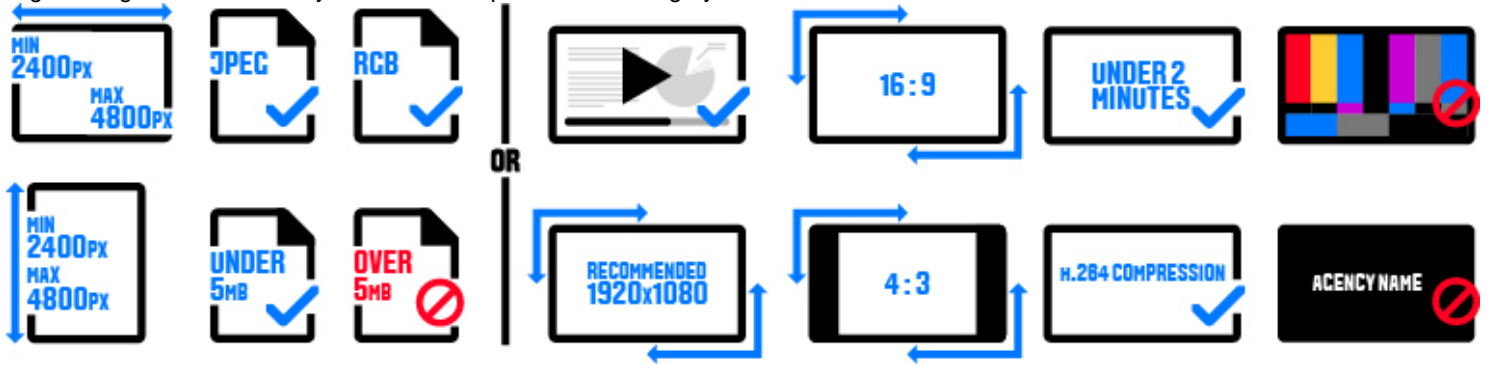

SUBMISSION REQUIREMENTS

Typography

TYP-120. Wildcard - Single

Elements Required: 1

SUBMISSION MEDIA

Files Required: 1

Digital images or a case study video are accepted for this category.

- If submitting a digital project board, be sure that your font size is large enough to be viewed at a distance when projected.
- Case study videos must not contain any agency information.
- All case study videos must be a maximum length of 2 minutes.
- For non-English language entries, provide an English translation in the "Translation" section or as subtitles in your video.

REFERENCE IMAGES

Reference Images Required: 1 - 5