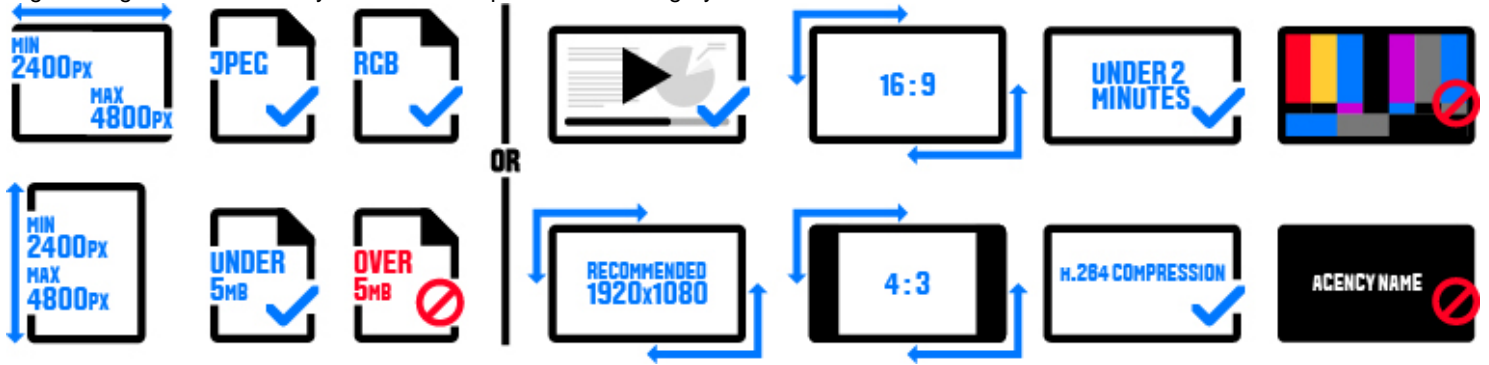

SUBMISSION REQUIREMENTS

Typography TYP-112. Poster - Single

Elements Required: 1

SUBMISSION MEDIA

Files Required: 1

Digital images or a case study video are accepted for this category.

- If submitting a digital project board, be sure that your font size is large enough to be viewed at a distance when projected.
- Case study videos must not contain any agency information.
- All case study videos must be a maximum length of 2 minutes.
- For non-English language entries, provide an English translation in the "Translation" section or as subtitles in your video.

REFERENCE IMAGES

Reference Images Required: 1 - 5