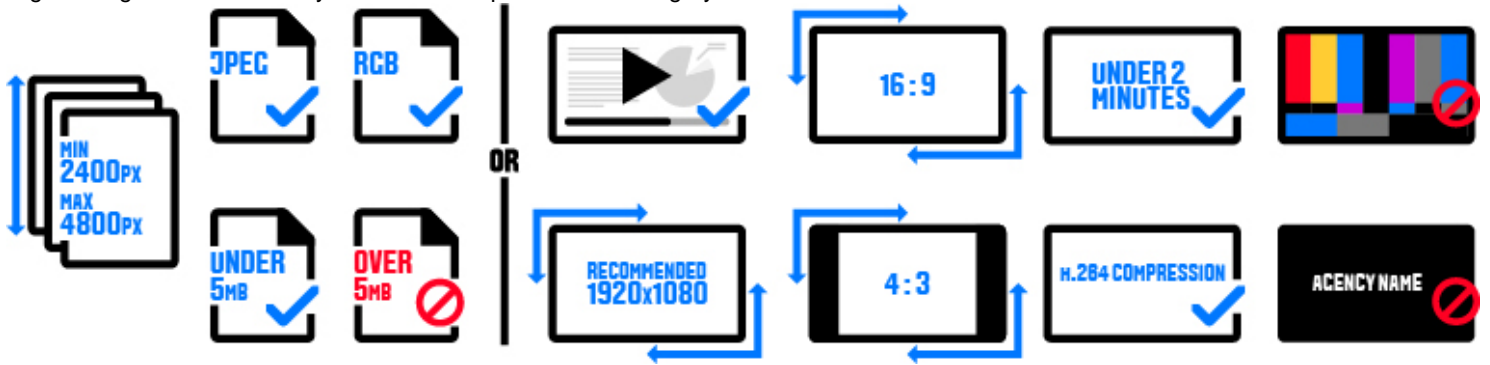

SUBMISSION REQUIREMENTS

Typography TYP-104. Digital - Series

Elements Required: 3 - 5

SUBMISSION MEDIA

Files Required: 1 - 5

Digital images or a case study video are accepted for this category.

- If submitting a digital project board, be sure that your font size is large enough to be viewed at a distance when projected.
- Case study videos must not contain any agency information.
- All case study videos must be a maximum length of 2 minutes.
- For non-English language entries, provide an English translation in the "Translation" section or as subtitles in your video.

REFERENCE IMAGES

Reference Images Required: 3 - 15