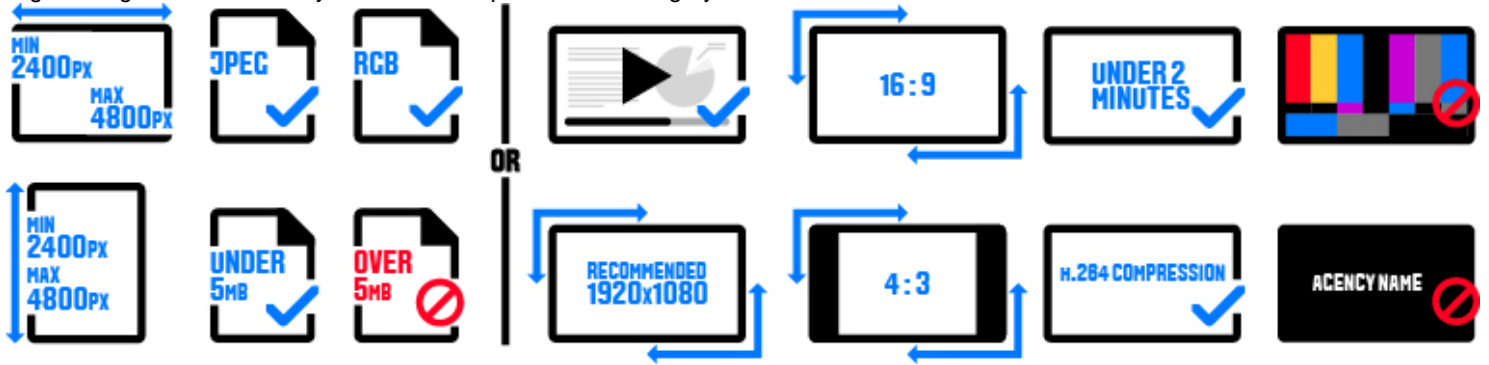

## Typography TYP-103. Digital - Single

Elements Required: 1

### SUBMISSION MEDIA

Files Required: 1

Digital images or a case study video are accepted for this category.

- If submitting a digital project board, be sure that your font size is large enough to be viewed at a distance when projected.
- Case study videos must not contain any agency information.
- All case study videos must be a maximum length of 2 minutes.
- For non-English language entries, provide an English translation in the "Translation" section or as subtitles in your video.