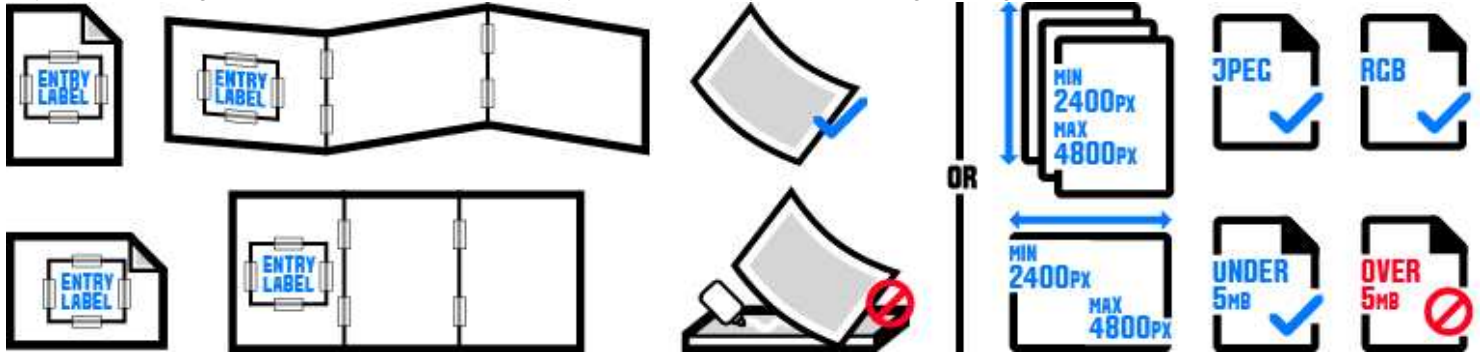

SUBMISSION REQUIREMENTS

Product Design PRD-115. Wildcard - Single or Series

Elements Required: 1 - 5

SUBMISSION MEDIA

Files Required: 0 - 1

Physical materials are accepted for this category.
IF your work is larger than 24" x 36" (60cm x 90cm), you must submit your work as digital images.

- Do NOT mount your work.
- All work should be submitted in its original size and format when possible.
- 2D campaigns should be taped together in a horizontal series, like an accordion.
- For 3D campaigns, tape an entry label to each piece.
- For non-English language entries, provide an English translation in the "Translation" section.

REFERENCE IMAGES

Reference Images Required: 1 - 15