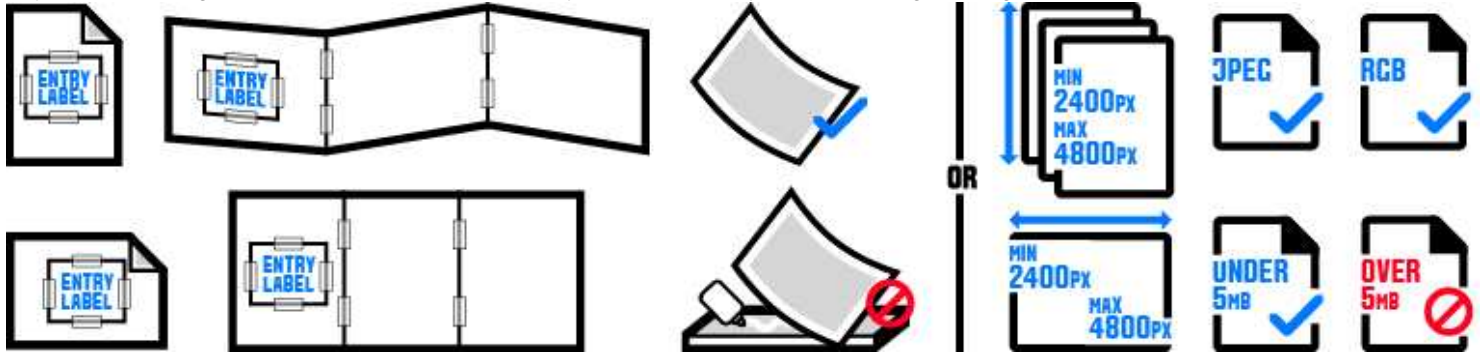

## Product Design

### PRD-111. Office Supplies - Single or Series

Elements Required: 1 - 5

#### SUBMISSION MEDIA

Files Required: 0 - 1

Physical materials are accepted for this category.

IF your work is larger than 24" x 36" (60cm x 90cm), you must submit your work as digital images.

- Do NOT mount your work.
- All work should be submitted in its original size and format when possible.
- 2D campaigns should be taped together in a horizontal series, like an accordion.
- For 3D campaigns, tape an entry label to each piece.
- For non-English language entries, provide an English translation in the "Translation" section.