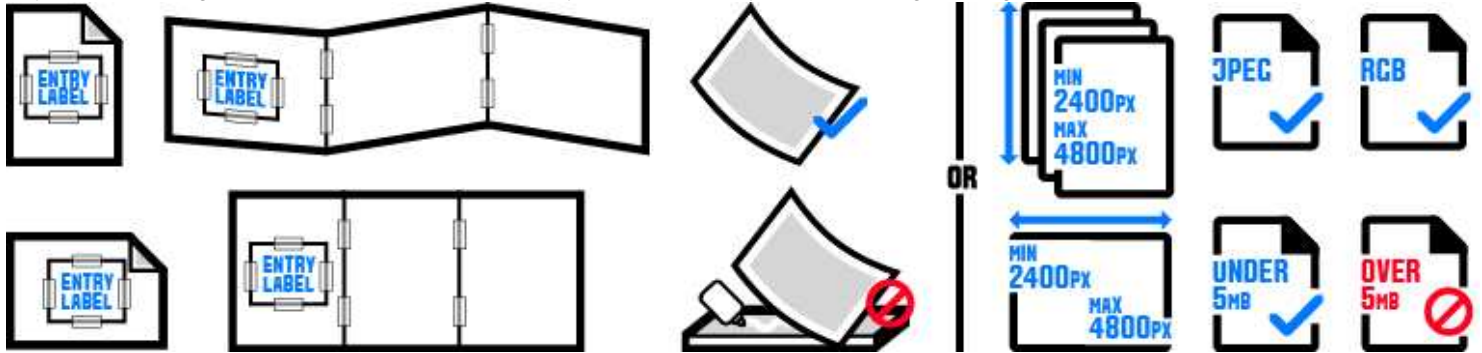

## Product Design

### PRD-109. Interior Design - Decorative - Single or Series

Elements Required: 1 - 5

#### SUBMISSION MEDIA

Files Required: 0 - 1

Physical materials are accepted for this category.

IF your work is larger than 24" x 36" (60cm x 90cm), you must submit your work as digital images.

- Do NOT mount your work.
- All work should be submitted in its original size and format when possible.
- 2D campaigns should be taped together in a horizontal series, like an accordion.
- For 3D campaigns, tape an entry label to each piece.
- For non-English language entries, provide an English translation in the "Translation" section.