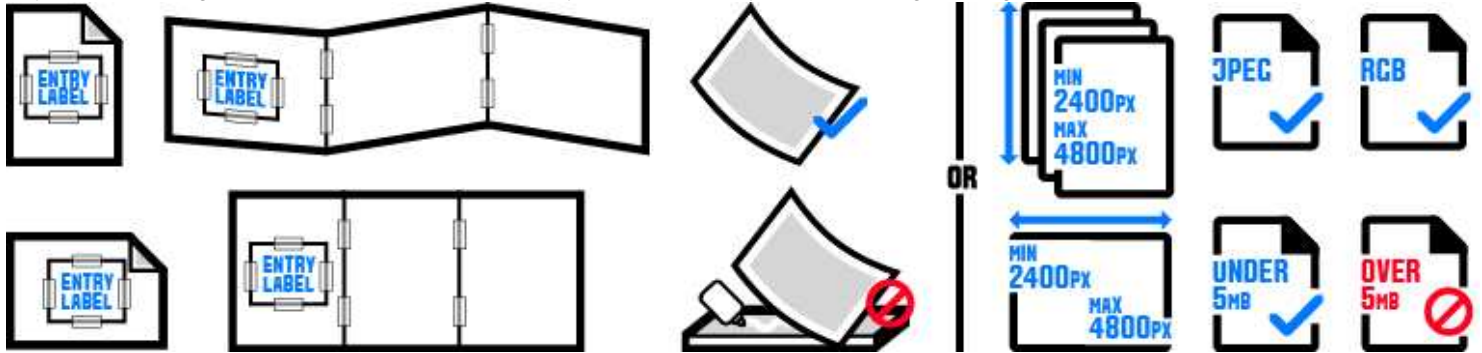

SUBMISSION REQUIREMENTS

Product Design

PRD-106. Durable Goods - Transportation - Single or Series

Elements Required: 1 - 5

SUBMISSION MEDIA

Files Required: 0 - 1

Physical materials are accepted for this category.

IF your work is larger than 24" x 36" (60cm x 90cm), you must submit your work as digital images.

- Do NOT mount your work.
- All work should be submitted in its original size and format when possible.
- 2D campaigns should be taped together in a horizontal series, like an accordion.
- For 3D campaigns, tape an entry label to each piece.
- For non-English language entries, provide an English translation in the "Translation" section.

REFERENCE IMAGES

Reference Images Required: 1 - 15