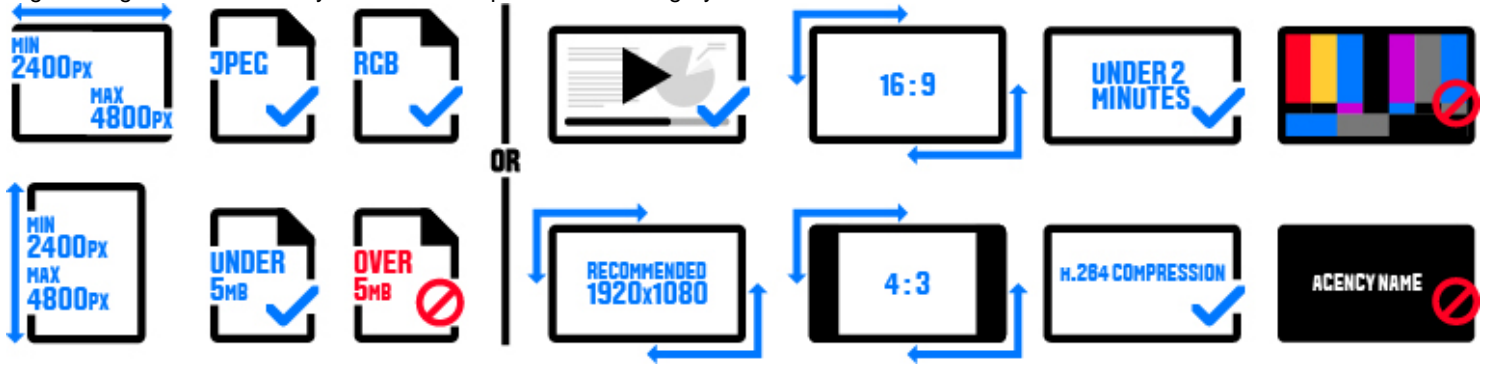

## Photography PHO-128. Street - Single

Elements Required: 1

### SUBMISSION MEDIA

Files Required: 1

Digital images or a case study video are accepted for this category.

- If submitting a digital project board, be sure that your font size is large enough to be viewed at a distance when projected.
- Case study videos must not contain any agency information.
- All case study videos must be a maximum length of 2 minutes.
- For non-English language entries, provide an English translation in the "Translation" section or as subtitles in your video.