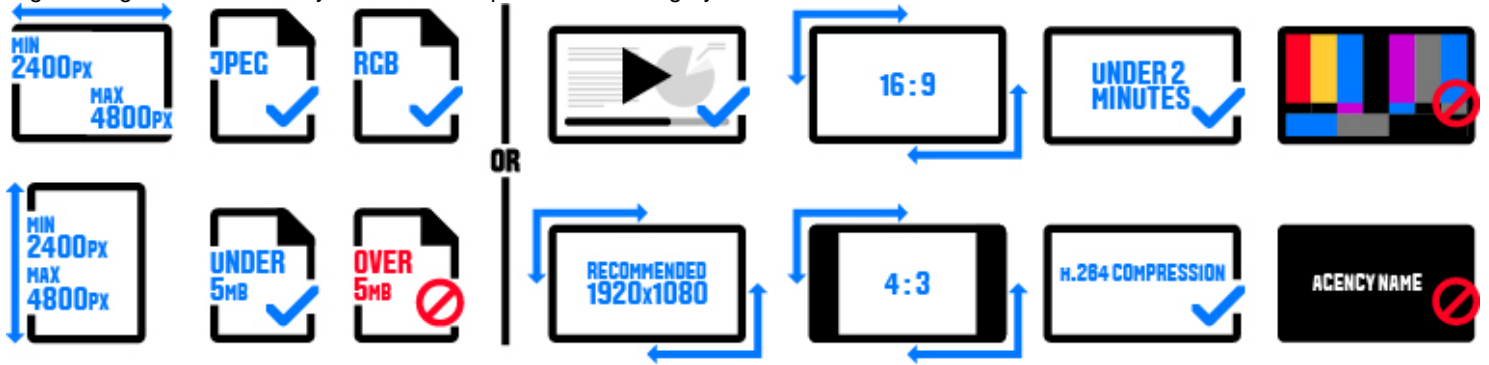

SUBMISSION REQUIREMENTS

Photography

PHO-120. Portraiture - Single

Elements Required: 1

SUBMISSION MEDIA

Files Required: 1

Digital images or a case study video are accepted for this category.

- If submitting a digital project board, be sure that your font size is large enough to be viewed at a distance when projected.
- Case study videos must not contain any agency information.
- All case study videos must be a maximum length of 2 minutes.
- For non-English language entries, provide an English translation in the "Translation" section or as subtitles in your video.

REFERENCE IMAGES

Reference Images Required: 1 - 5